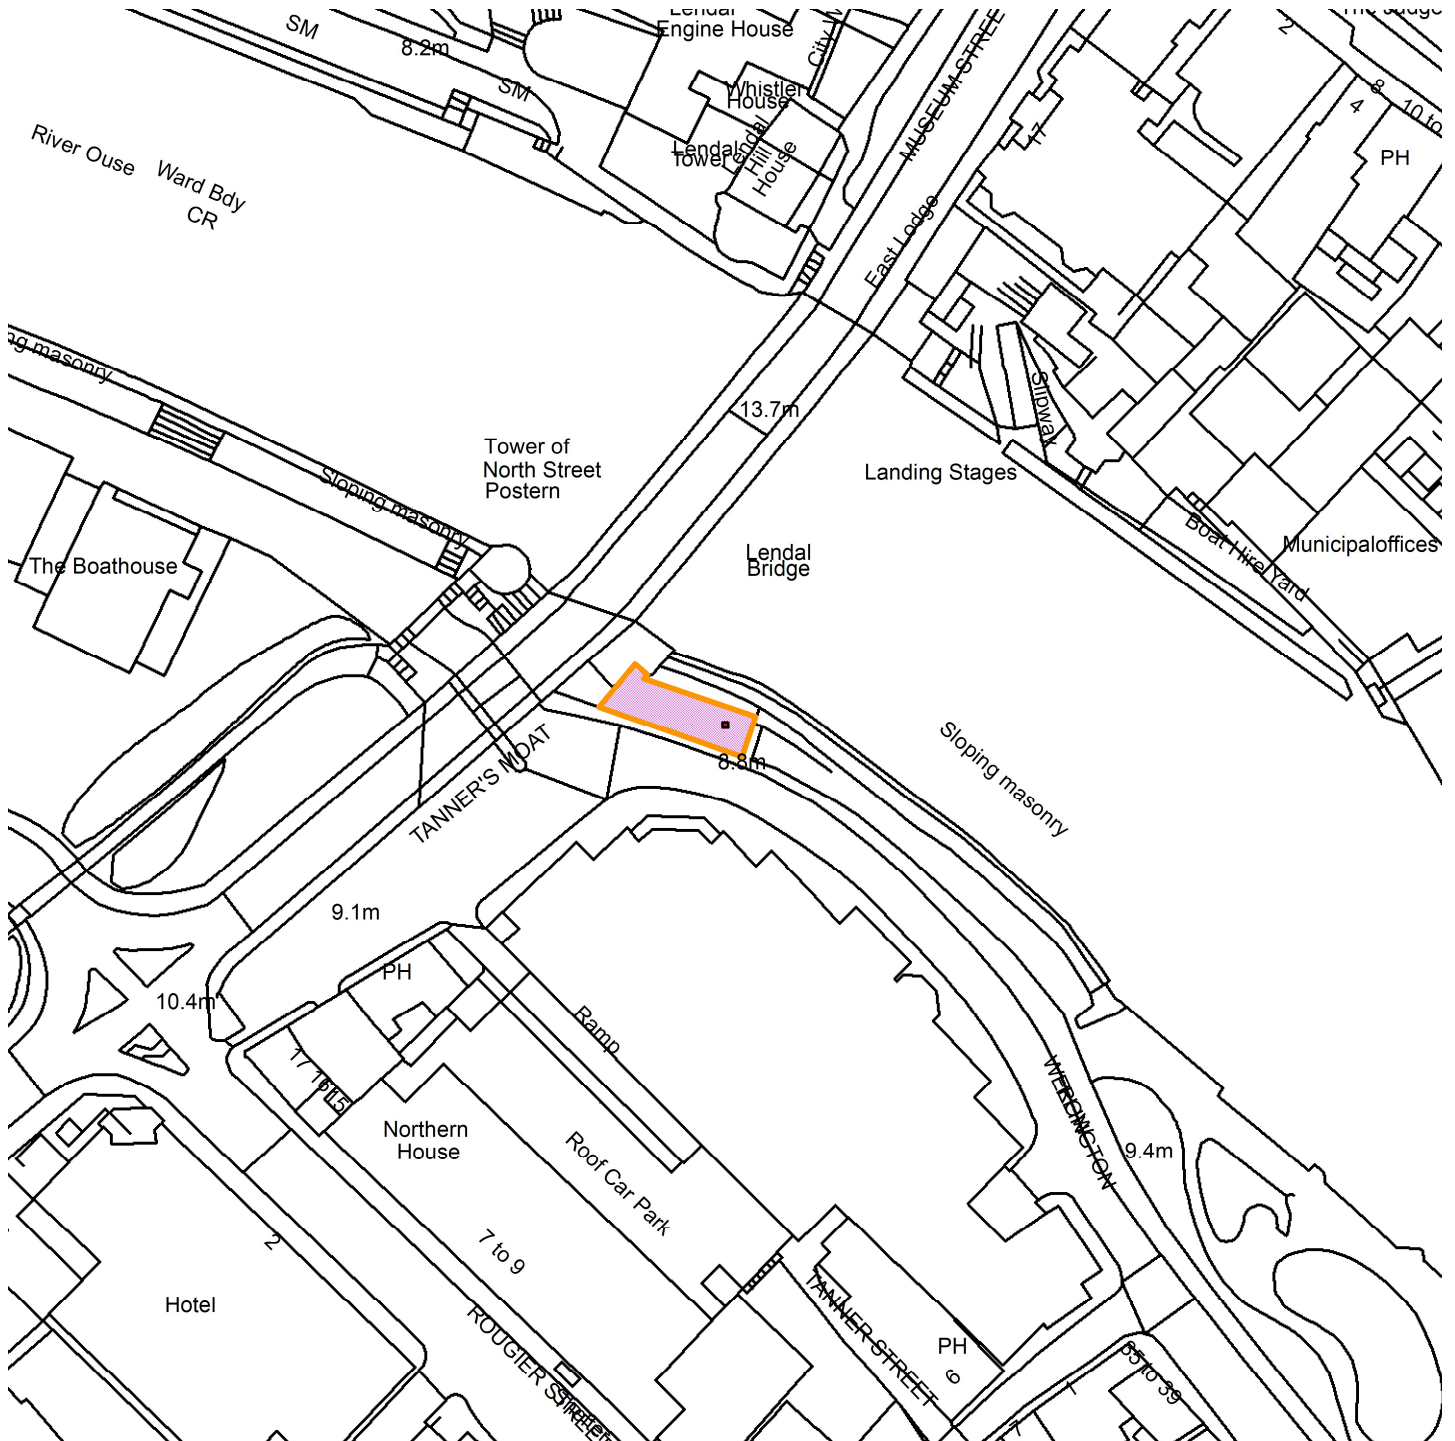

The Hub Station, Wellington Row ,York

24/0046/GRG3

GIS by ESRI (UK)

Scale : 1:1089

Reproduced from the Ordnance Survey map with the permission of the Controller of Her Majesty's Stationery Office © Crown Copyright 2000.

Unauthorised reproduction infringes Crown Copyright and may lead to prosecution or civil proceedings.

Organisation	City of York Council
Department	Directorate of Place
Comments	Site Location Plan
Date	04 March 2024
SLA Number	Not Set